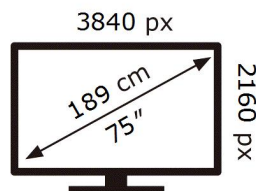

ENERG ⚡

SAMSUNG

QE75QN91BAT

125 kWh/1000h

ABCDEF **G**

268 kWh/1000h

2019/2013